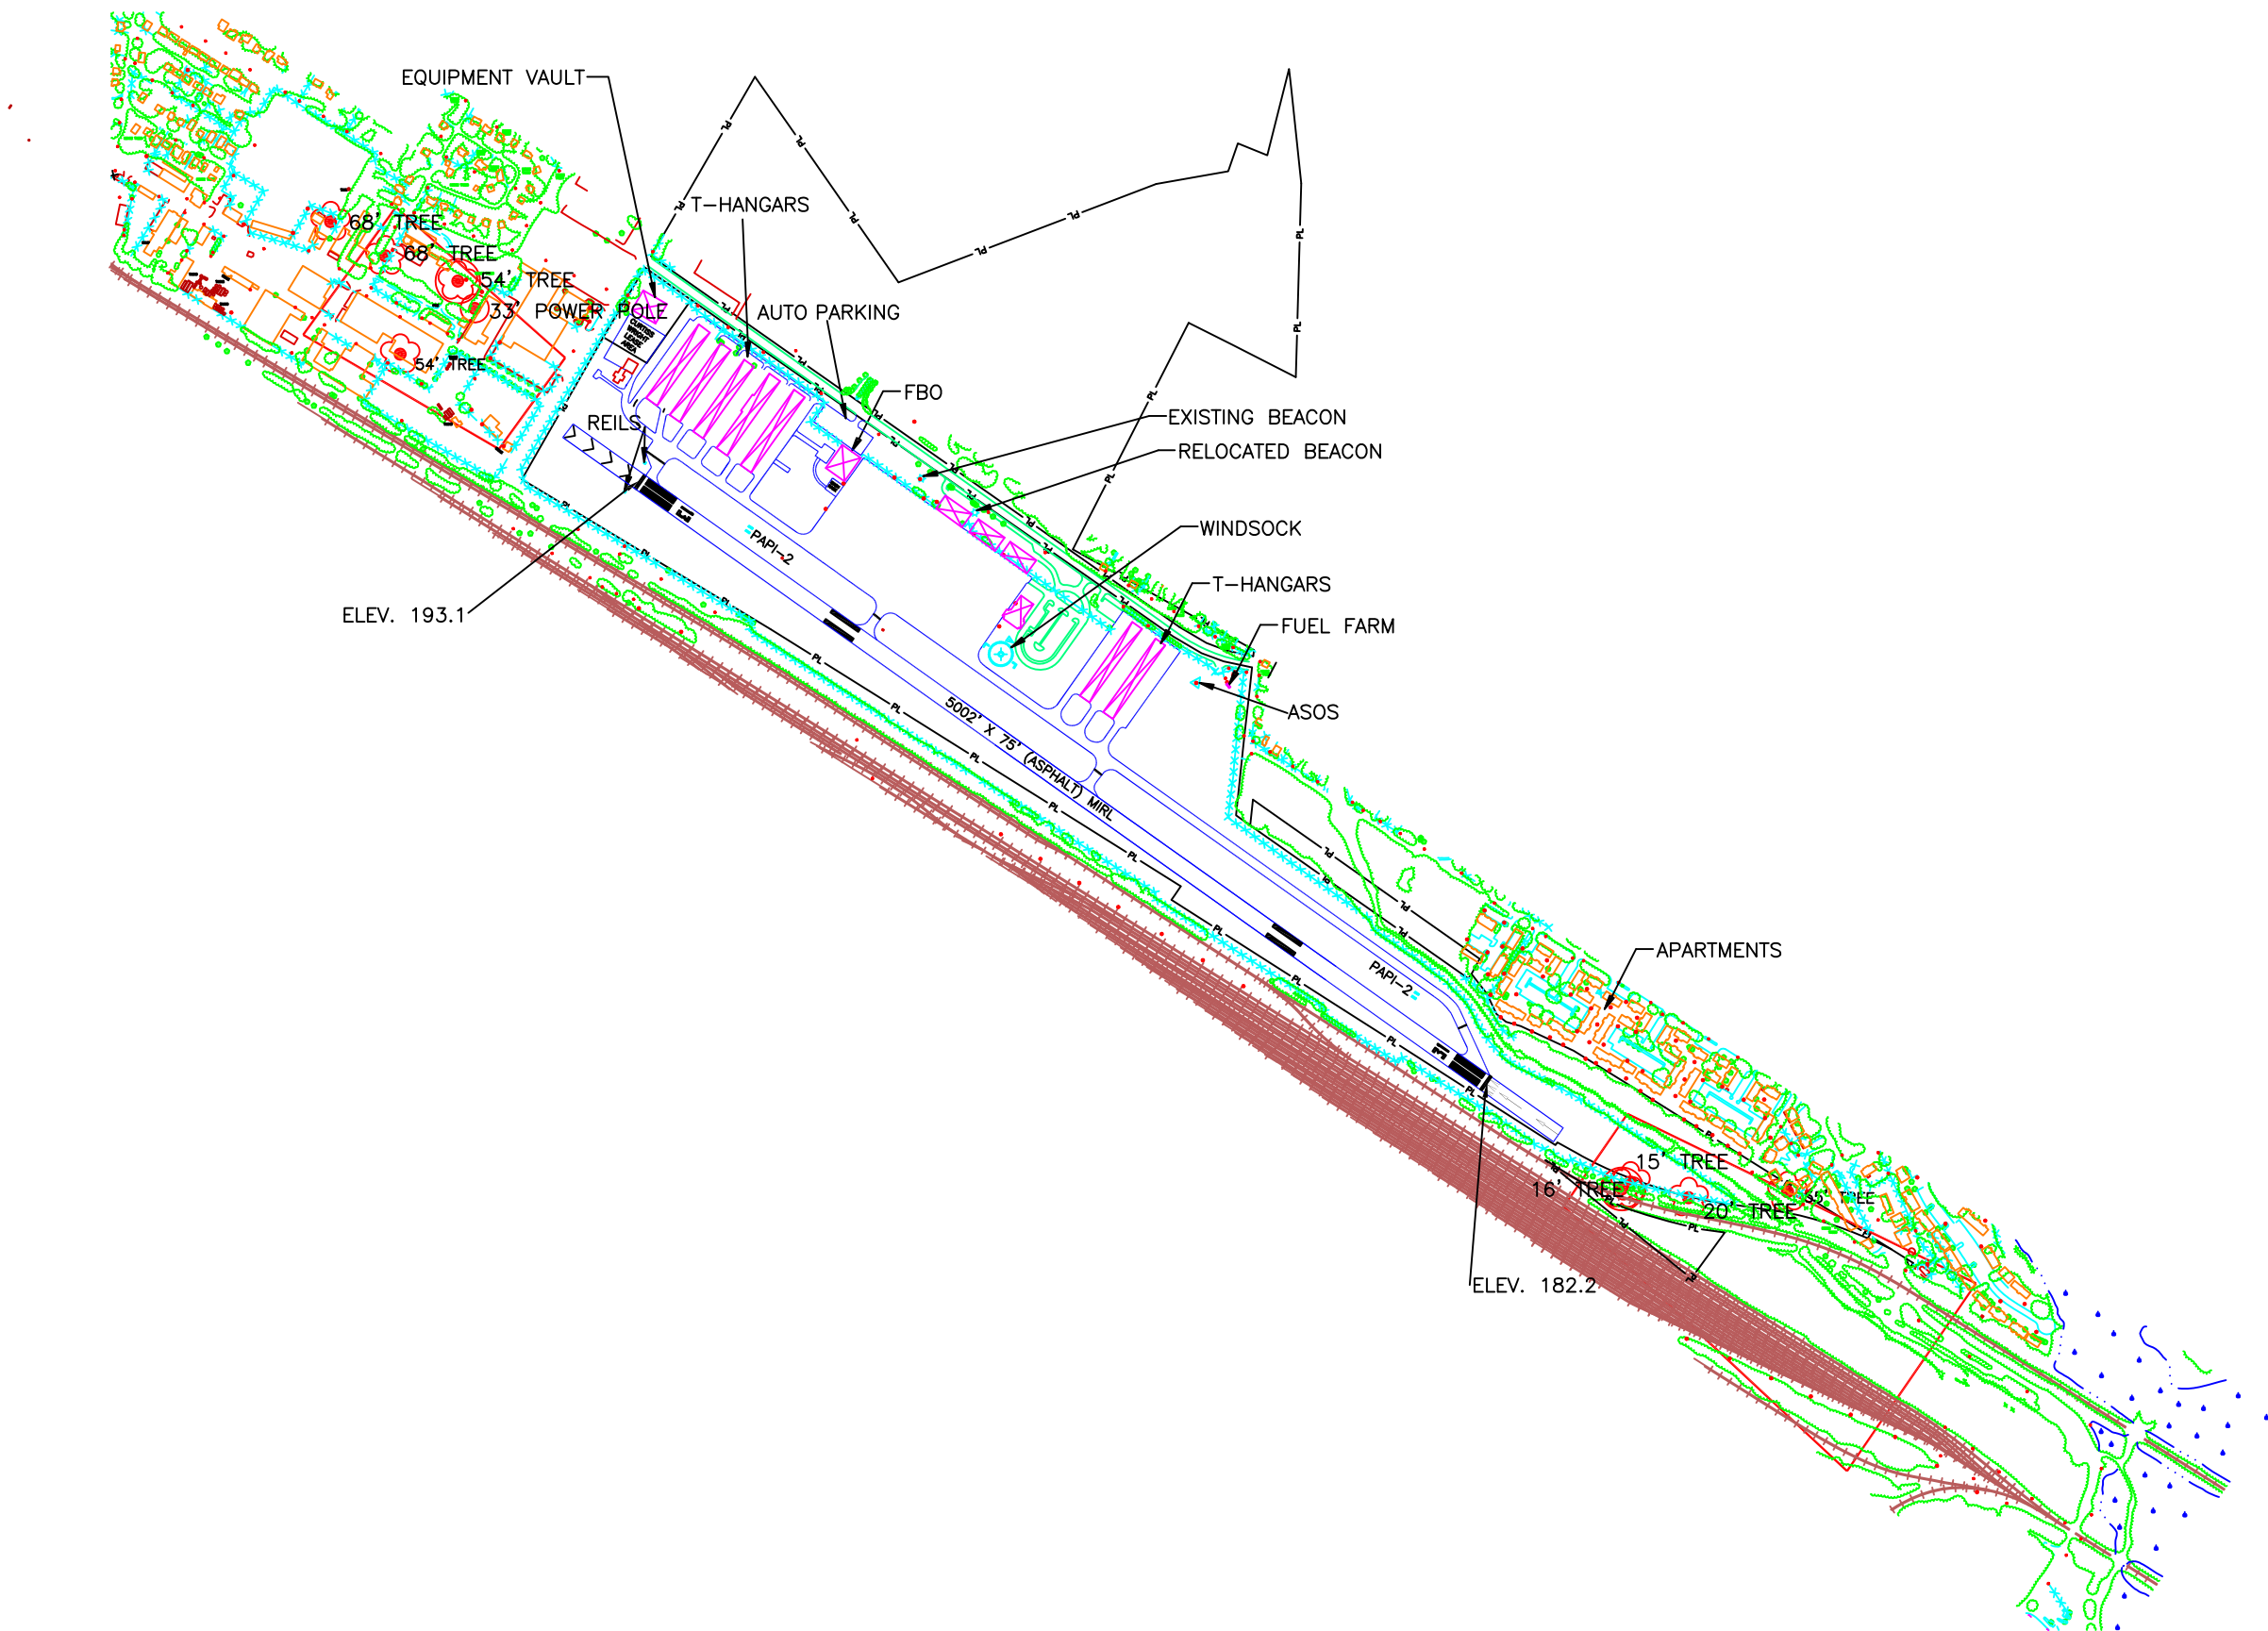

CUB - JIM HAMILTON-L.B. OWENS AIRPORT, COLUMBIA, SC
LAST REVISION DATE - 9/09/2009

EQUIPMENT VAULT
T-HANGARS
68' TREE
68' TREE
54' TREE
33' POWER POLE
54' TREE
REILS
ELEV. 193.1
AUTO PARKING
FBO
EXISTING BEACON
RELOCATED BEACON
WINDSOCK
T-HANGARS
FUEL FARM
ASOS
5002' X 75' (ASPHALT) RWL
PAPI-2
PAPI-2
APARTMENTS
15' TREE
16' TREE
20' TREE
ELEV. 182.2