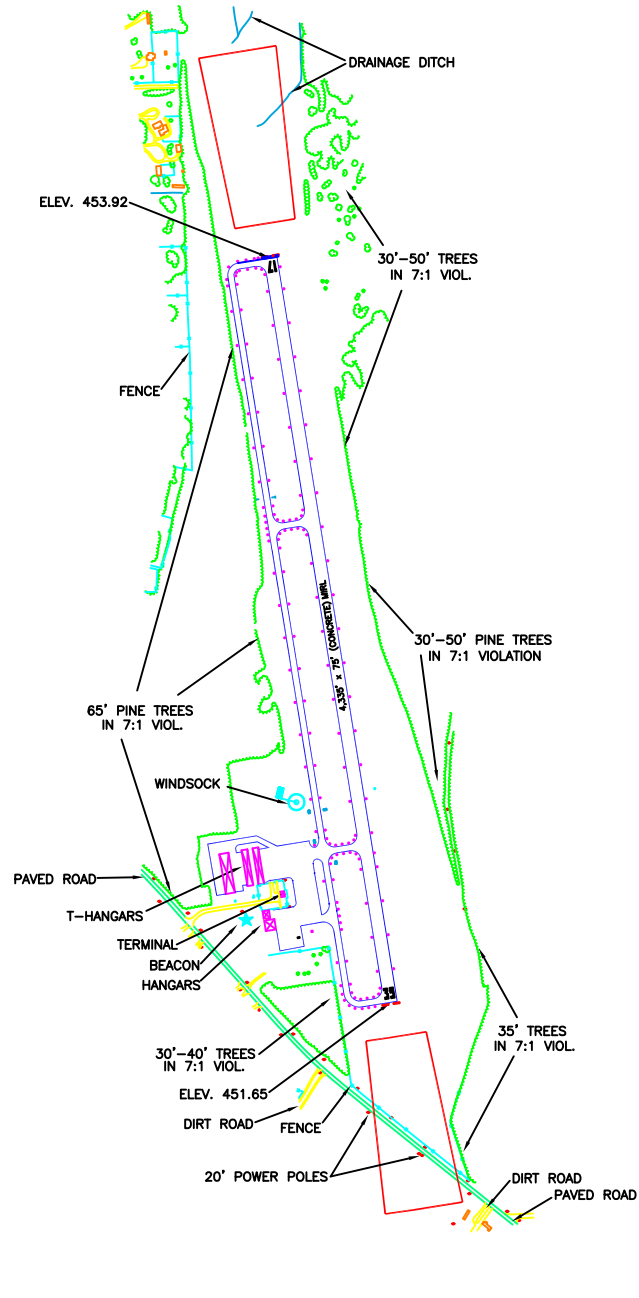

6J0 - LEXINGTON COUNTY, PELION, SC  
LAST REVISION DATE - 1/08/2018

N 6°-42'W  
(2009)